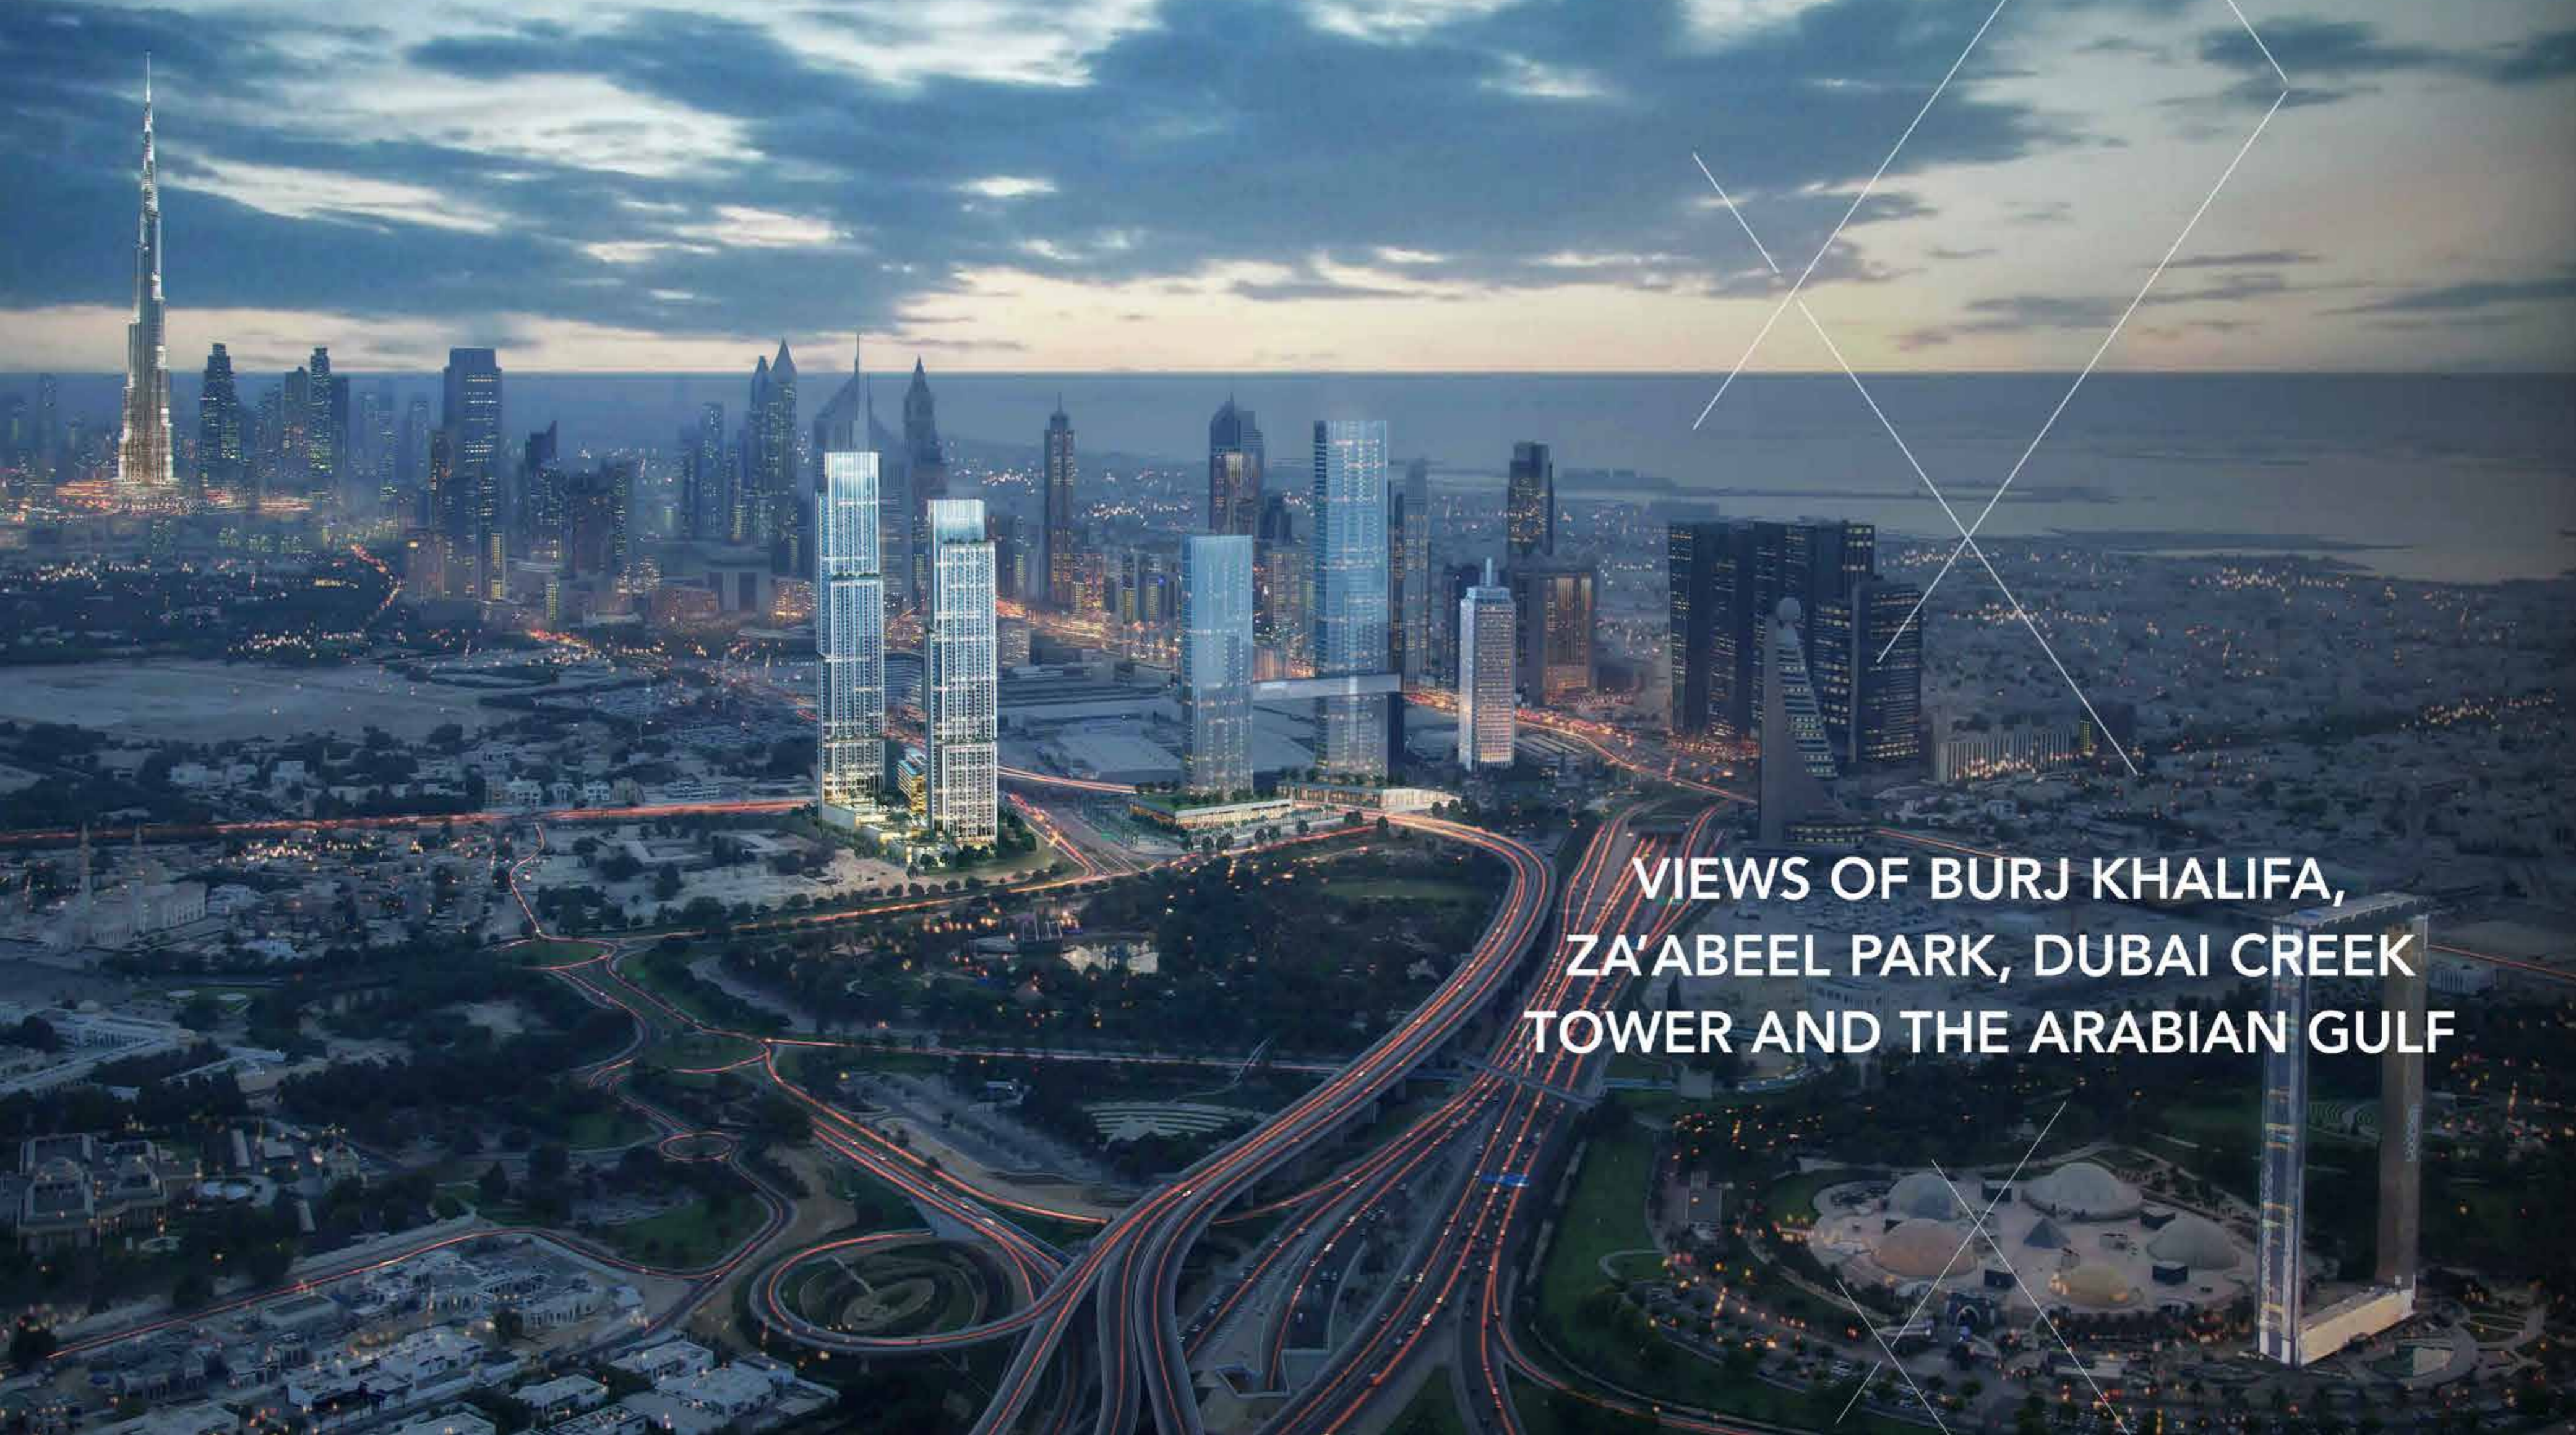

VIDA

ZA'ABEEL

AT THE SPARKLING  
CROSSROADS OF DUBAI

**VIEWS OF BURJ KHALIFA,  
ZA'ABEEL PARK, DUBAI CREEK  
TOWER AND THE ARABIAN GULF**

**LANDSCAPED TERRACES  
AND WORLD CLASS AMENITIES**

An aerial view of a modern skyscraper complex at dusk. The buildings feature glass facades and are surrounded by lush greenery, including palm trees and rooftop gardens. Several swimming pools are visible on different levels of the complex. The background shows a city skyline with other high-rise buildings under a cloudy sky. The text "A SPACE THAT MAKES YOU FEEL ALIVE AND INSPIRED" is overlaid in white on the left side of the image.

**A SPACE THAT MAKES YOU  
FEEL ALIVE AND INSPIRED**

**1, 2 AND 3 BEDROOM APARTMENTS  
EQUIPPED WITH MODERN AMENITIES**

**OVERLOOKING ZA'ABEEL PARK  
FITNESS CENTRE AND PLAY AREA  
SWIMMING POOLS**

**fam**<sup>®</sup>