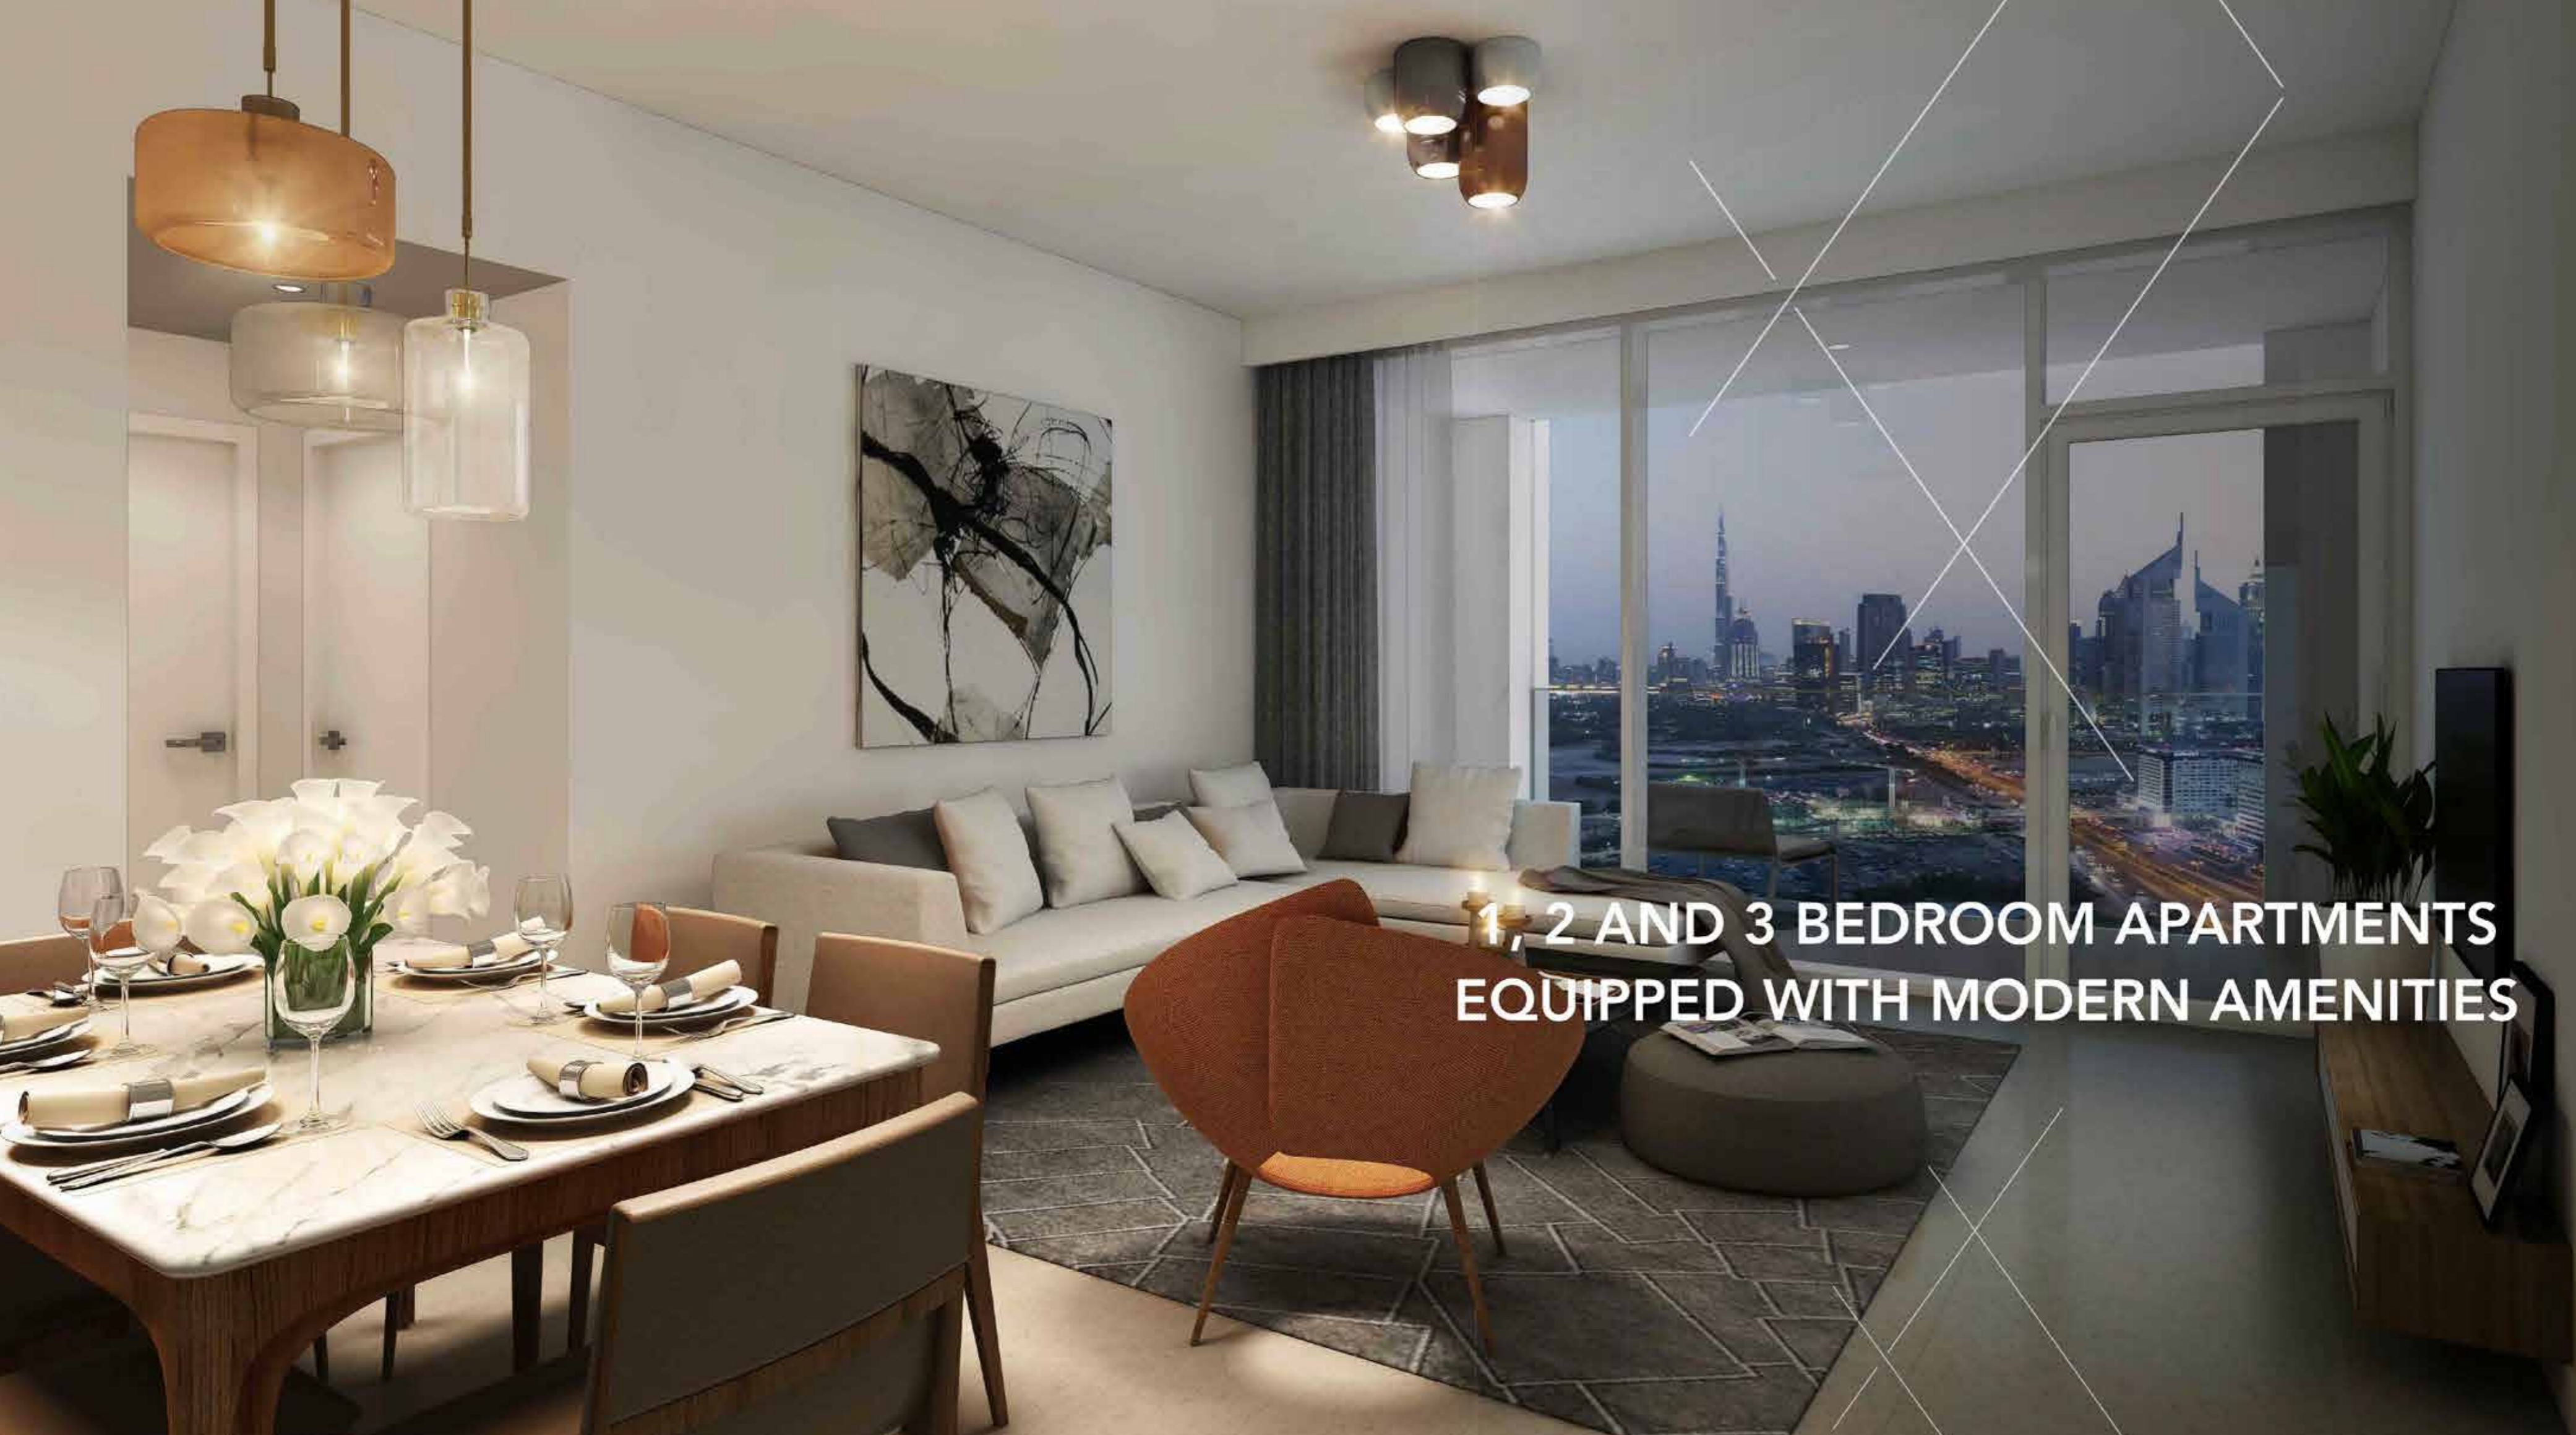

VIDA

ZA'ABEEL

AT THE SPARKLING  
CROSSROADS OF DUBAI

**VIEWS OF BURJ KHALIFA,  
ZA'ABEEL PARK, DUBAI CREEK  
TOWER AND THE ARABIAN GULF**

**LANDSCAPED TERRACES  
AND WORLD CLASS AMENITIES**

An aerial view of a modern skyscraper complex at dusk. The buildings feature glass facades and are surrounded by lush greenery, including palm trees and rooftop gardens. Several swimming pools are visible on different levels of the complex. The background shows a city skyline with other high-rise buildings under a cloudy sky. The text "A SPACE THAT MAKES YOU FEEL ALIVE AND INSPIRED" is overlaid in white on the left side of the image.

**A SPACE THAT MAKES YOU  
FEEL ALIVE AND INSPIRED**

**1, 2 AND 3 BEDROOM APARTMENTS  
EQUIPPED WITH MODERN AMENITIES**

**OVERLOOKING ZA'ABEEL PARK  
FITNESS CENTRE AND PLAY AREA  
SWIMMING POOLS**

**fam**<sup>®</sup>