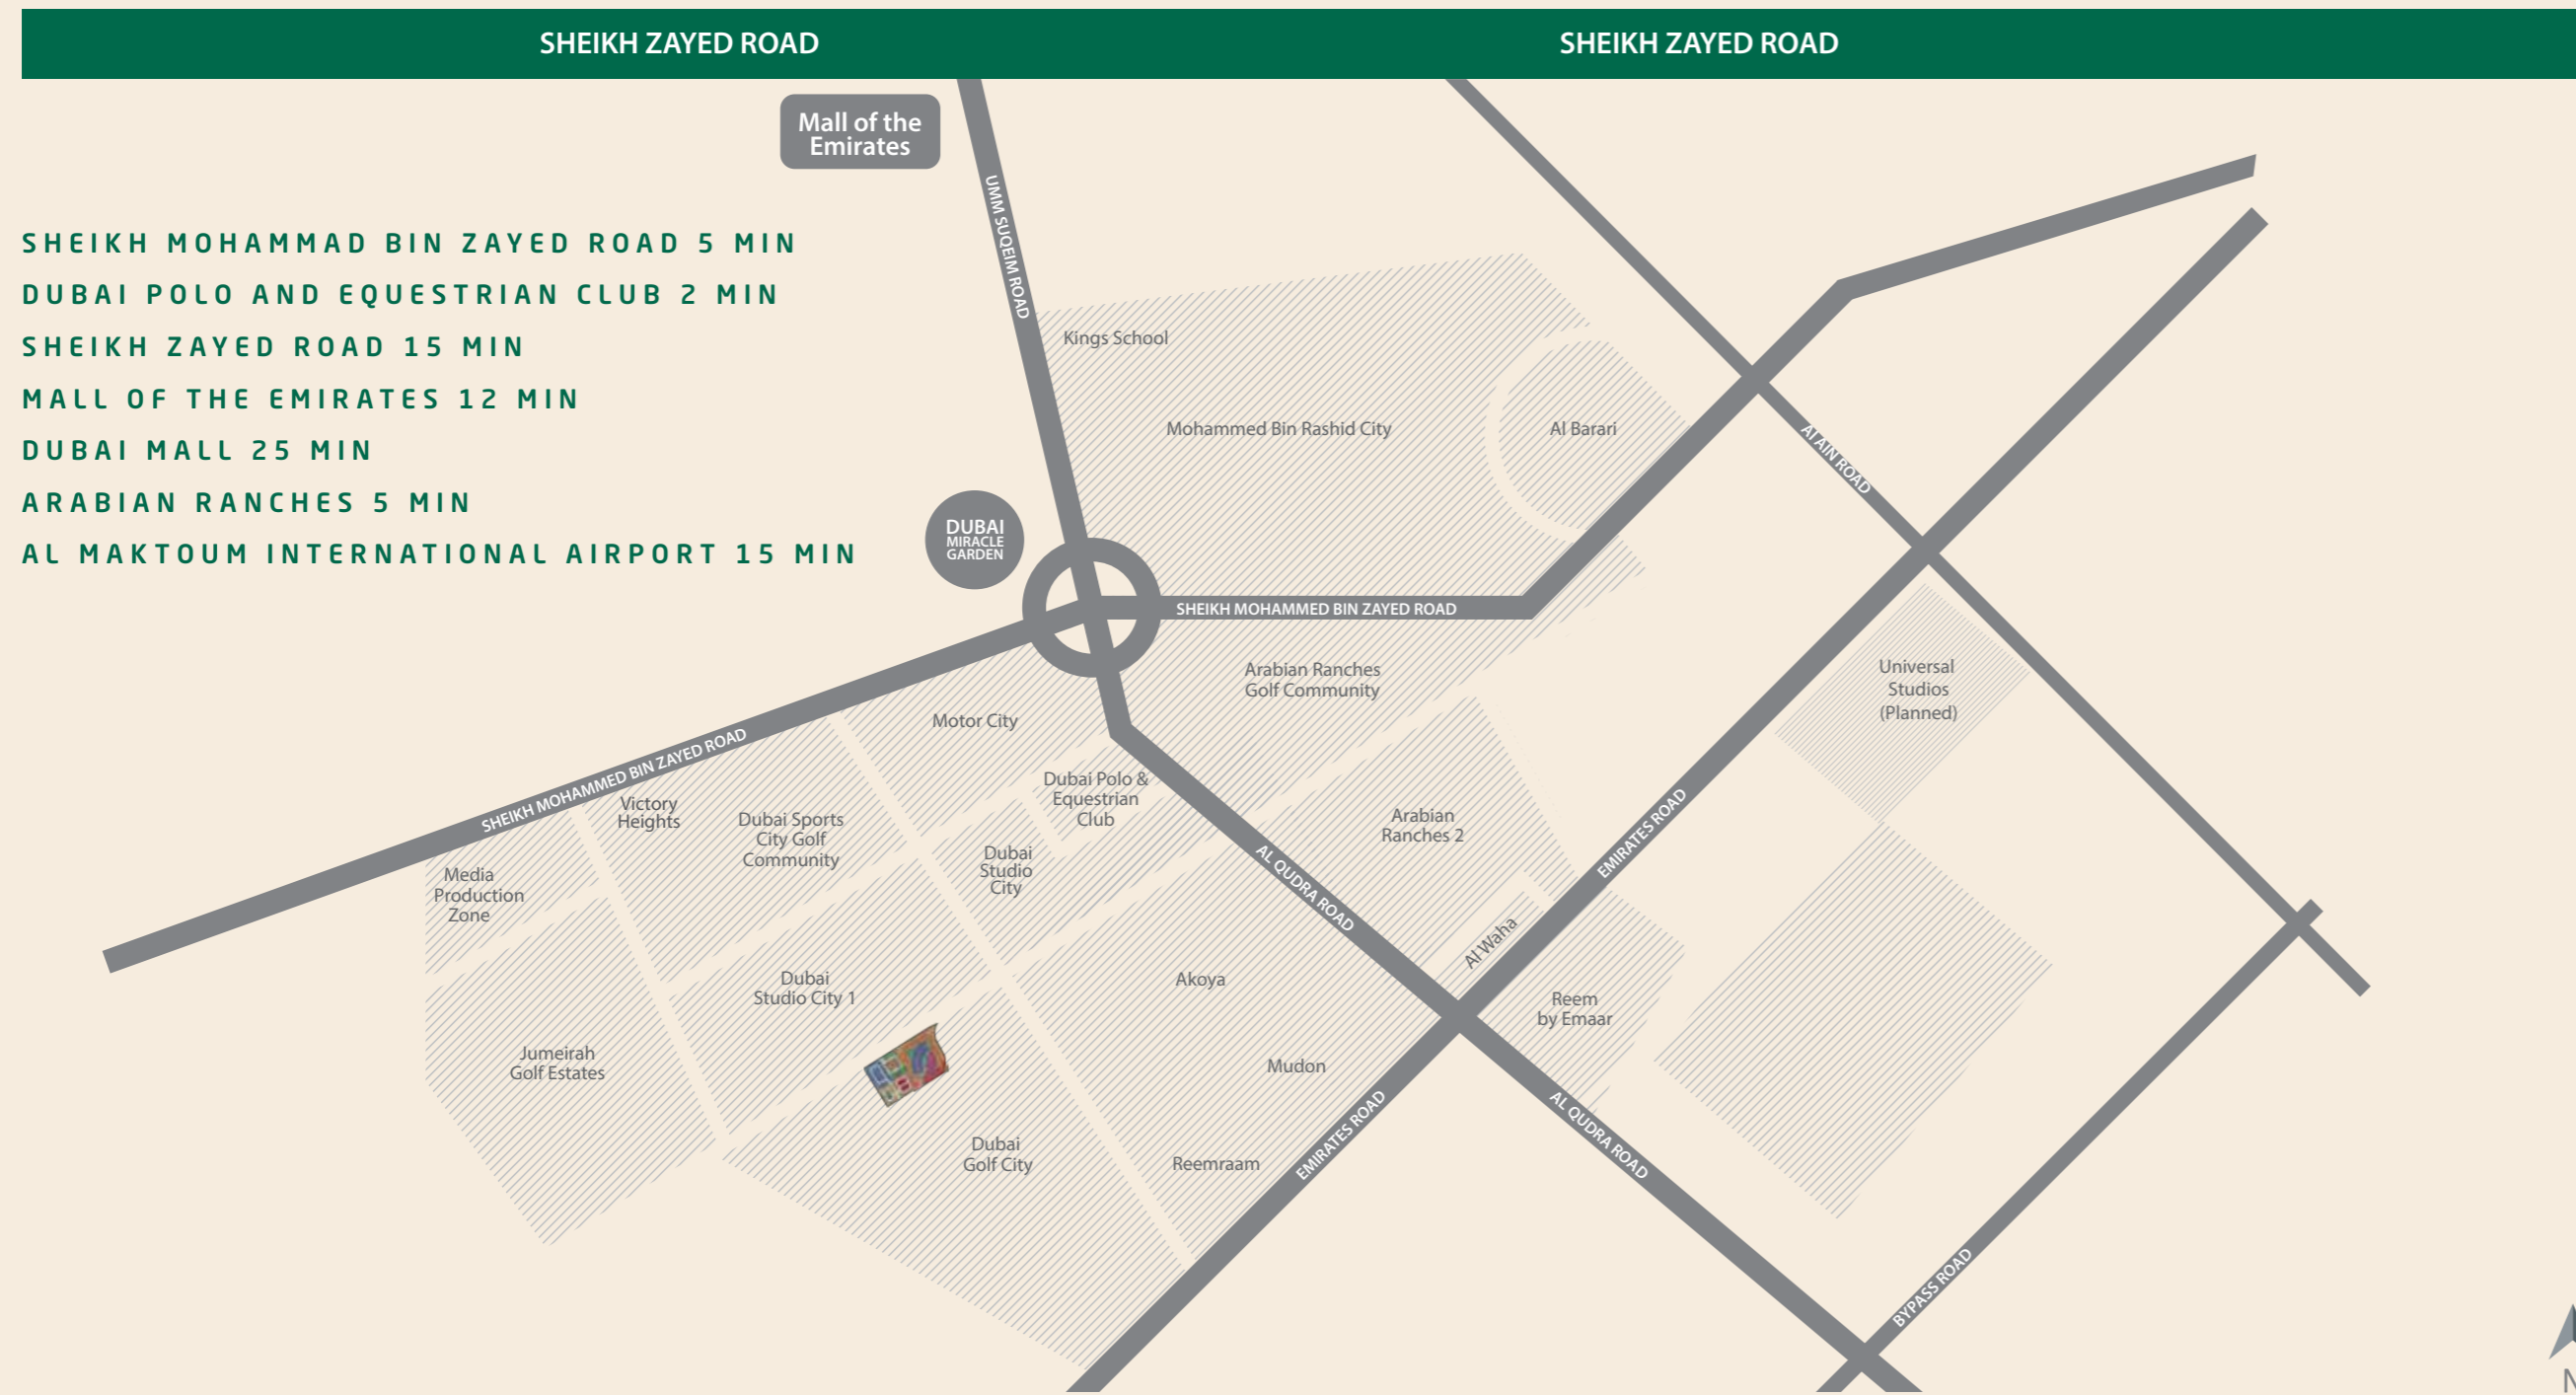

Zen by Indigo feels like a world away, while situated in the heart of New Dubai. Located in Dubai Golf City and easily accessible from Sheikh Zayed Road, Zen by Indigo is only a stone's throw away from a host of leisure, shopping, and dining outlets, among other amenities.

A STRATEGIC LOCATION
IN THE NEW HEART OF
DUBAI

LANDSCAPE MASTERPLAN

LEGEND

- ① ENTRANCE STATEMENT LAGOON
- ② ENTRY SCULPTURE
- ③ MAIN PARK
- ④ CLUBHOUSE PLOT
NOT INCLUDED WITHIN THIS PACKAGE
- ⑤ 'JUNGLE' LINKS
- ⑥ TROPICAL PLANTING
- ⑦ COMMUNITY PARK TYPE 1
- ⑧ COMMUNITY PARK TYPE 2
- ⑨ INCIDENTAL NODE TYPE 1
- ⑩ INCIDENTAL NODE TYPE 2
- ⑪ INCIDENTAL NODE TYPE 3
- ⑫ BUFFER LANDSCAPE PLANTING
- ⑬ TROPICAL STREAMS