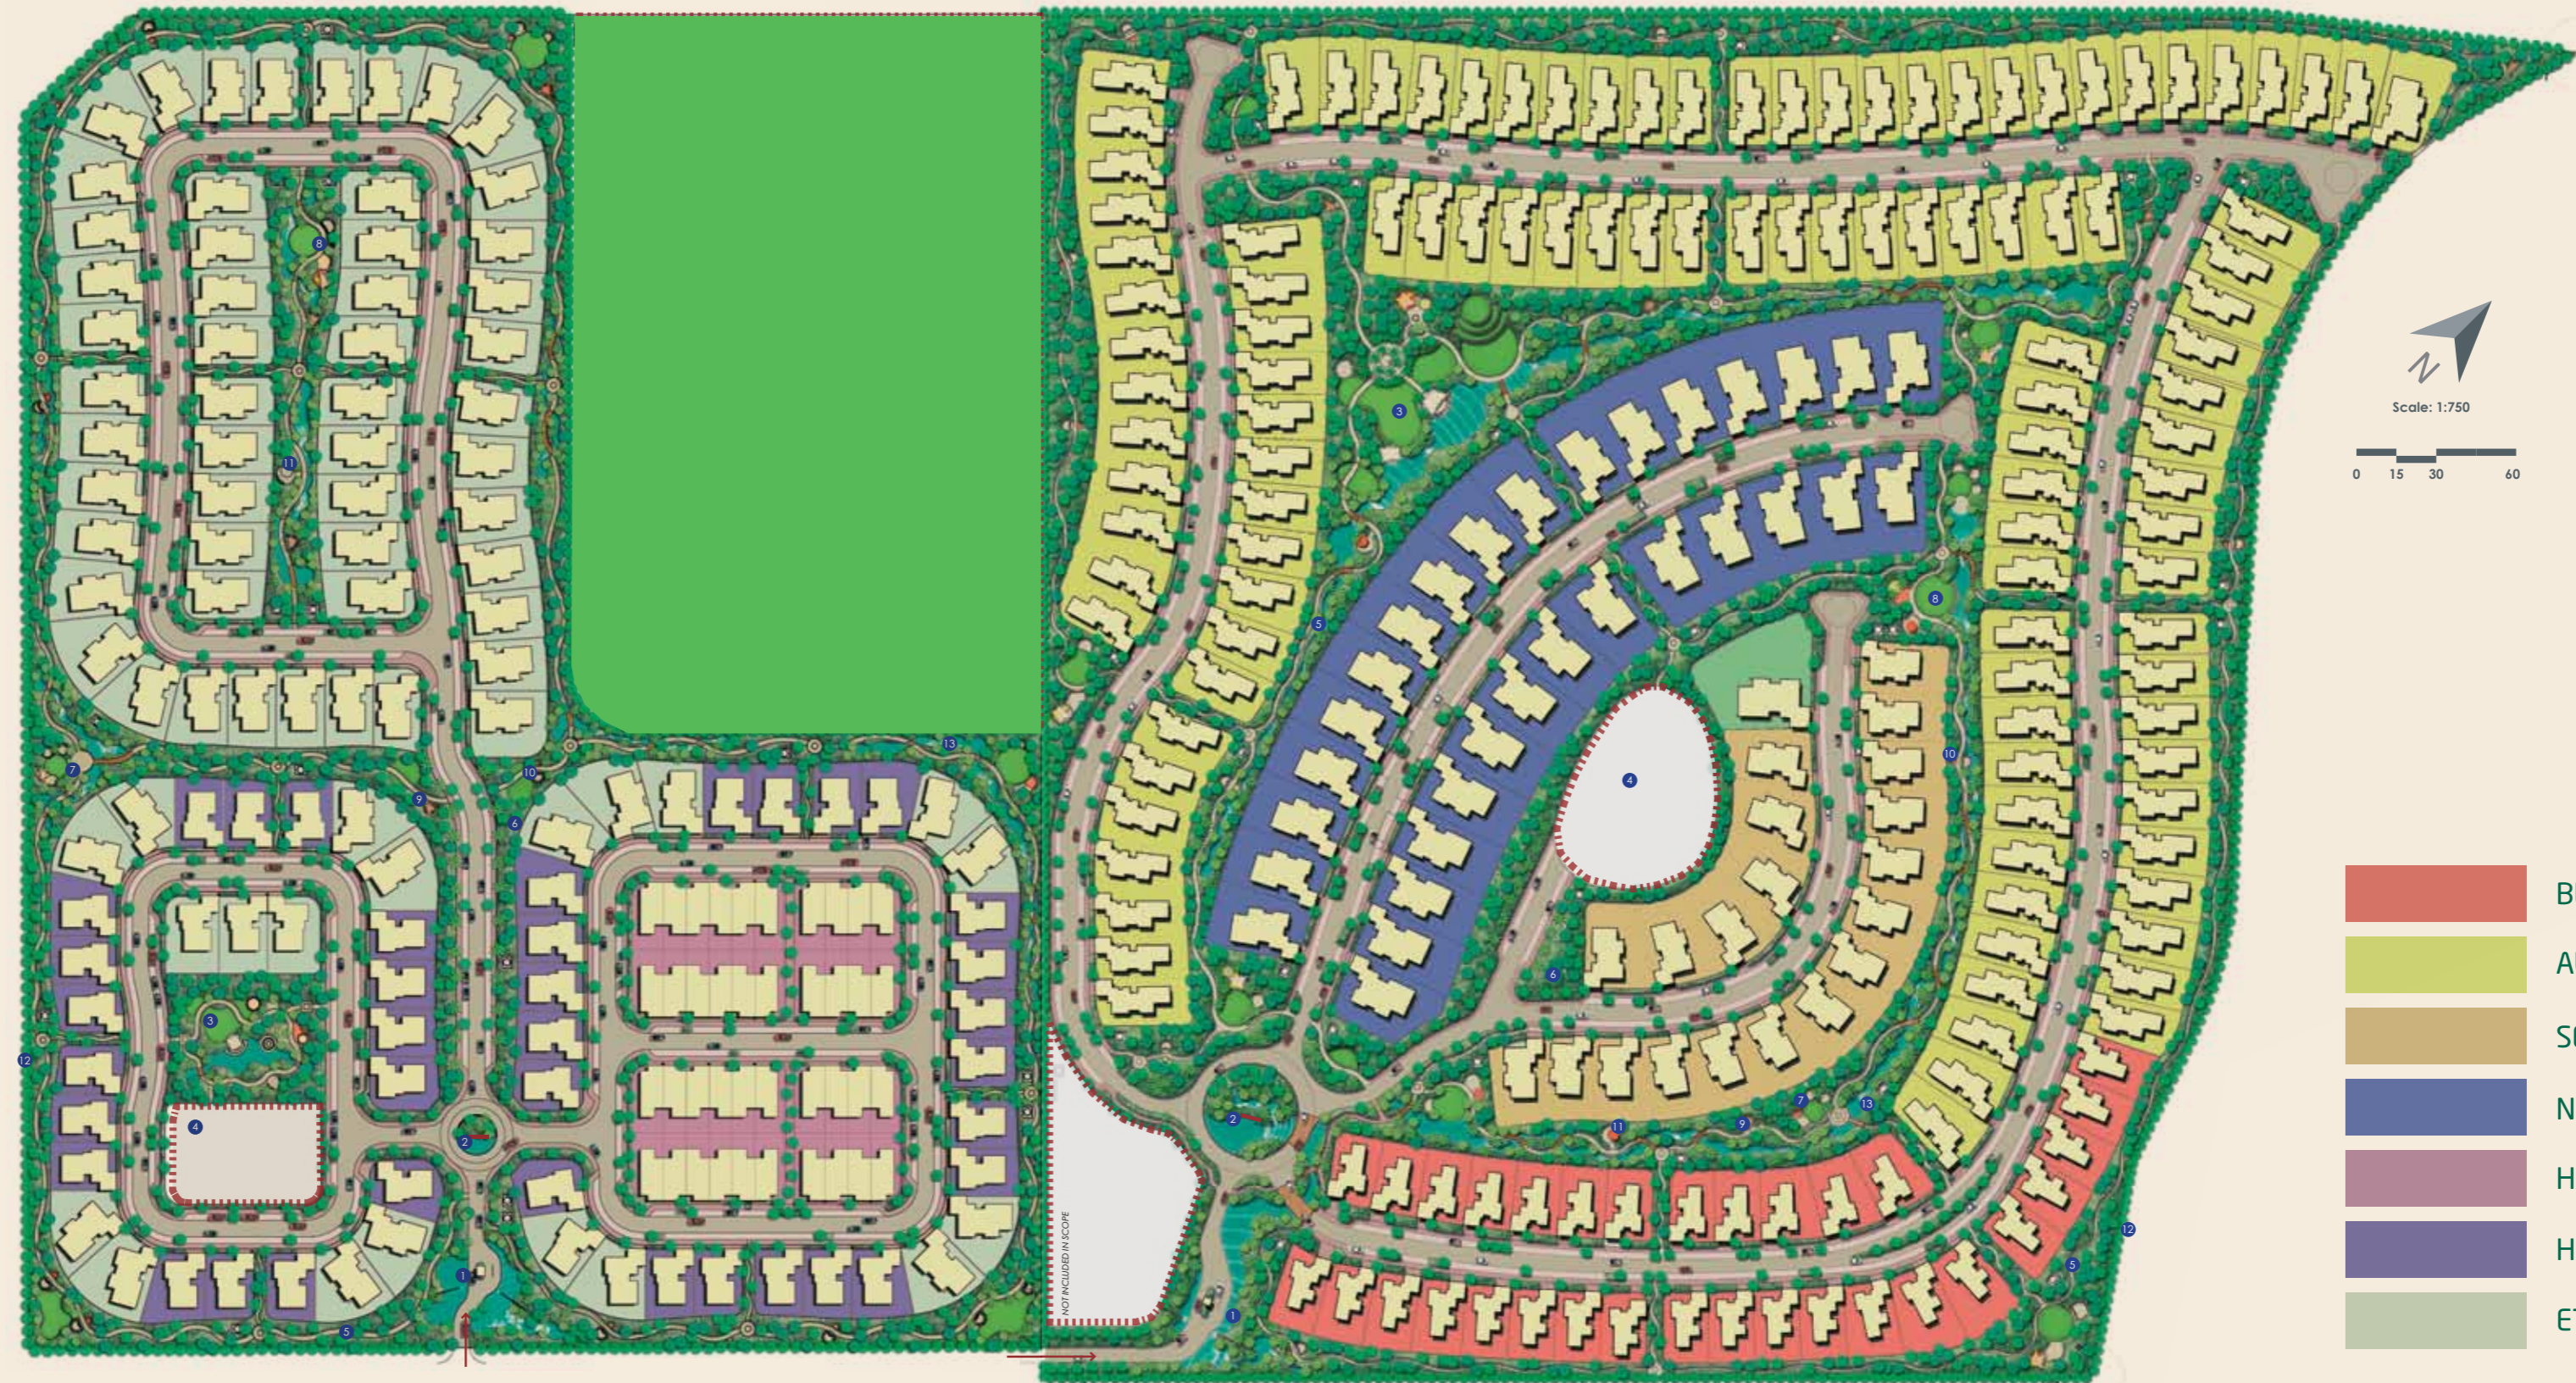

Imagine sunrays seeping through a canopy of leaves.
Imagine the stillness and the movement of nature at the same time.

Now imagine it's all come true.

Welcome to **Zen by Indigo.**

THE LUXURY OF NATURE

Zen by Indigo is a gated community featuring over 346 luxurious villas and townhouses, set amongst a verdant, tropical landscape. A landscape without parallel in the Middle East, Zen by Indigo will remind you of tropical landscapes of the Far East. A series of naturalistic streams and lakes will weave in and around the lush landscape, providing ever-present reflection and the soothing sound of moving water.

Zen by Indigo feels like a world away, while situated in the heart of New Dubai. Located in Dubai Golf City and easily accessible from Sheikh Zayed Road, Zen by Indigo is only a stone's throw away from a host of leisure, shopping, and dining outlets, among other amenities.

A STRATEGIC LOCATION
IN THE NEW HEART OF
DUBAI

LANDSCAPE MASTERPLAN

LEGEND

- ① ENTRANCE STATEMENT LAGOON
- ② ENTRY SCULPTURE
- ③ MAIN PARK
- ④ CLUBHOUSE PLOT
NOT INCLUDED WITHIN THIS PACKAGE
- ⑤ 'JUNGLE' LINKS
- ⑥ TROPICAL PLANTING
- ⑦ COMMUNITY PARK TYPE 1
- ⑧ COMMUNITY PARK TYPE 2
- ⑨ INCIDENTAL NODE TYPE 1
- ⑩ INCIDENTAL NODE TYPE 2
- ⑪ INCIDENTAL NODE TYPE 3
- ⑫ BUFFER LANDSCAPE PLANTING
- ⑬ TROPICAL STREAMS

zen 1

THE VILLA TYPES

heaven

zen 2

eternity

zen 2

TOWNHOUSES

harmony