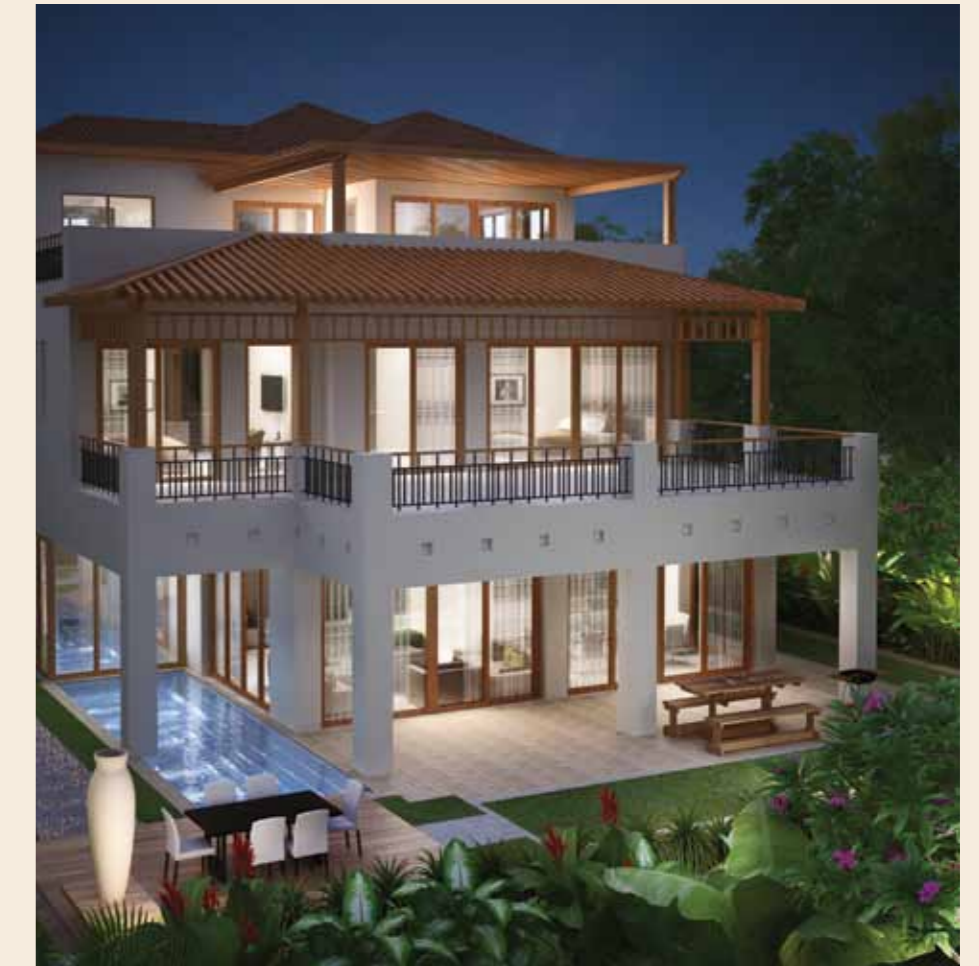

nirvana

zen 1